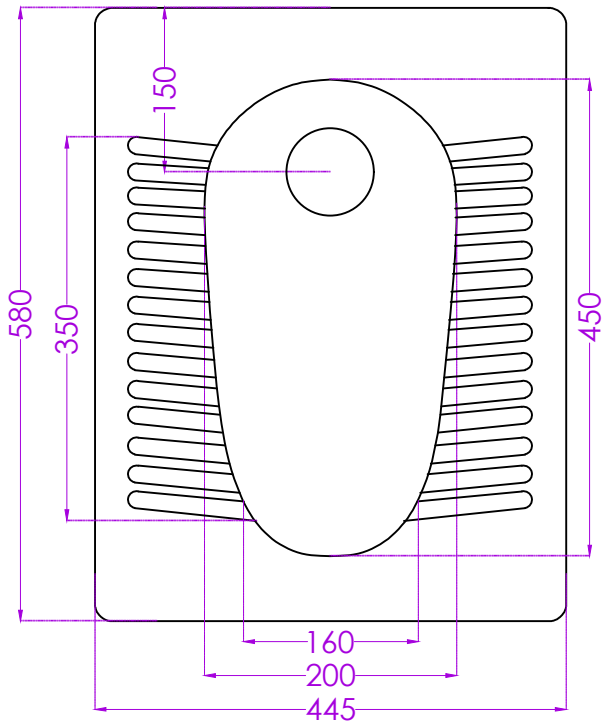

RUBY P0461PW0400
ORISSA PAN

JOHNSON

PLAN

SIDE

FRONT