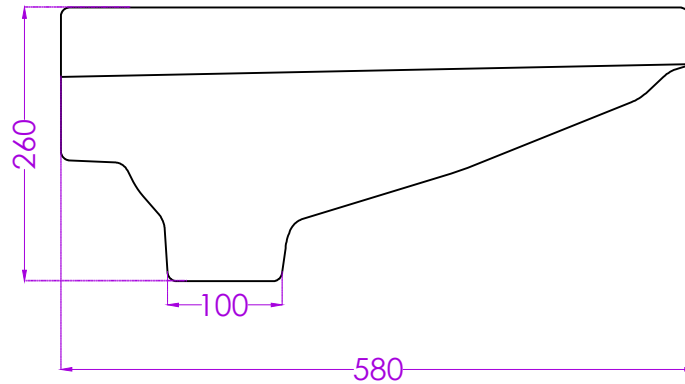

RUBY P0461PW0400
ORISSA PAN

JOHNSON

PLAN

SIDE

FRONT