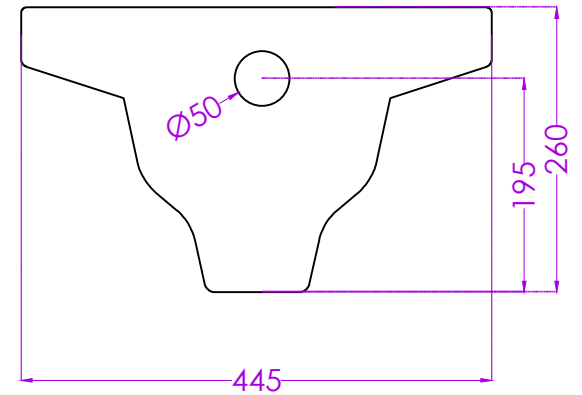

RUBY P0461PW0400
ORISSA PAN

JOHNSON

PLAN

SIDE

FRONT